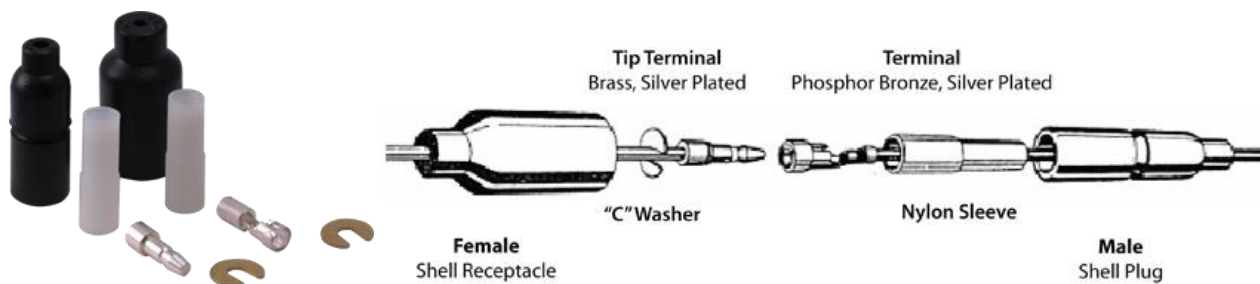


	MS Single Wire Waterproof Connectors	MS-Connectors
		09/2016

- An assembled connector is "Male" or "Female" depending on the gender of its shell.

Gauge No. of Cable	Part No. Classification	Complete Assembly	Part Numbers
		Female Connector	Male Connector
16	Mil. Std.No.	MS27142-3	MS27144-2
16	Ord. No.		
14	Mil. Std. No.	MS27142-2	MS27144-1
14	Ord. No.	8338565	8338560
12	Mil. Std. No.	MS27142-1	MS27143
12	Ord. No.	8338571	8338568

Gauge No. of Cable	Part No. Classification	Complete assemblies are made of these two groups of components		
		Female Components		
		Female Shell Part No.	"C" Washer Part No.	Tip Terminal Part No.
16	Mil. Std.No.			MS27148-3
16	Ord. No.	8724495	8724497	572931
14	Mil. Std. No.			MS27148-2
14	Ord. No.	8338566	8338567	572929
12	Mil. Std. No.			MS27148-1
12	Ord. No.	8338572	8338573	572930

Gauge No. of Cable	Part No. Classification	Complete assemblies are made of these two groups of components		
		Male Components		
		Terminal Assembly Part No.	Sleeve Part No.	Male Shell Part No.
16	Mil. Std.No.			
16	Ord. No.	8338564	8338562	8724494
14	Mil. Std. No.			
14	Ord. No.	8338564	8338562	8338561
12	Mil. Std. No.			
12	Ord. No.	8338564	8338570	8338569

A ribbed (polarized) male shell, 7982401, is available in place of part number 8338561 for 14 and 16 gauge cable. Completed male assembly for 12 gauge requires the use of a 8338570 washer rather than a sleeve. All above female components conform to dimensions as shown on military standard MS33800. The MS33800 is a design specification and is not to be used as a part number.